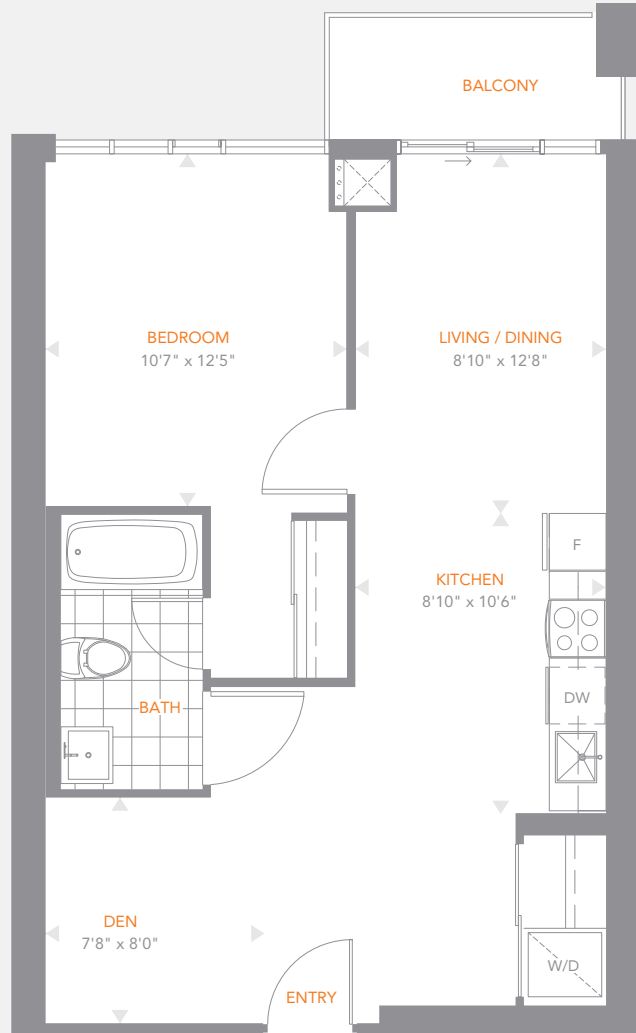

RESIDENCE 22

ONE BEDROOM + DEN (FLOORS 4-6)

708 TOTAL SQ. FT.

665 SQ. FT. + BALCONY (43 SQ. FT.)